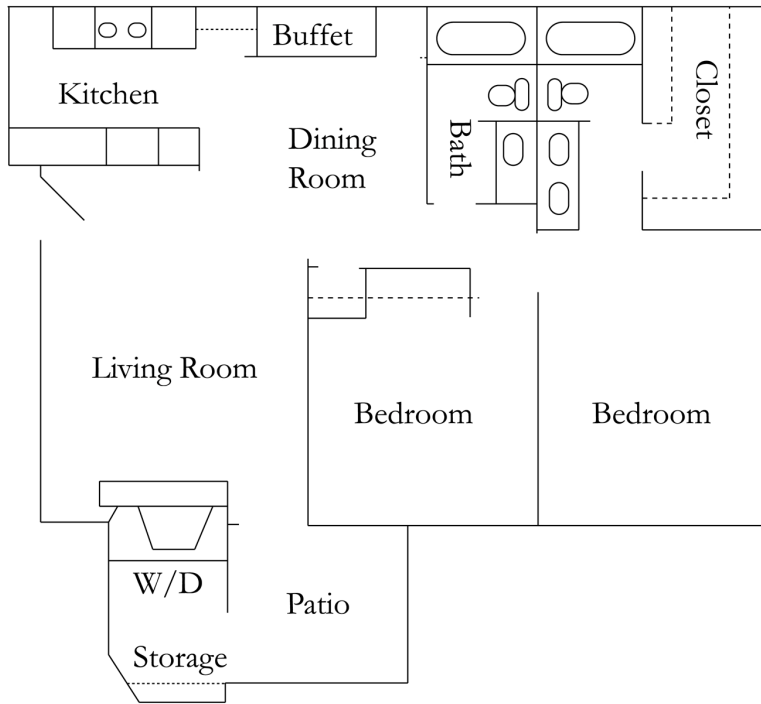

Arbors of Boerne Floor Plans

For more information visit: www.ArborsOfBoerne.com

1 Bedroom / 1 Bath - 716 Sq. Ft.

1 Bedroom / 1 Bath - 786 Sq. Ft.

Arbors of Boerne Floor Plans

For more information visit: www.ArborsOfBoerne.com

1 Bedroom / 1 Bath / Study - 804 Sq. Ft.

1 Bedroom / 1 Bath / Study - 864 Sq. Ft.

Arbors of Boerne Floor Plans

For more information visit: www.ArborsOfBoerne.com

2 Bedroom / 2 Bath - 962 Sq. Ft.

2 Bedroom / 2 Bath - 1,020 Sq. Ft.

Arbors of Boerne Floor Plans

For more information visit: www.ArborsOfBoerne.com

2 Bedroom / 2 Bath with Loft - 1,033 Sq. Ft.

Arbors of Boerne

216 Ivy Lane
Boerne, TX 78130

830-249-8282

Contact us today to tour the property.