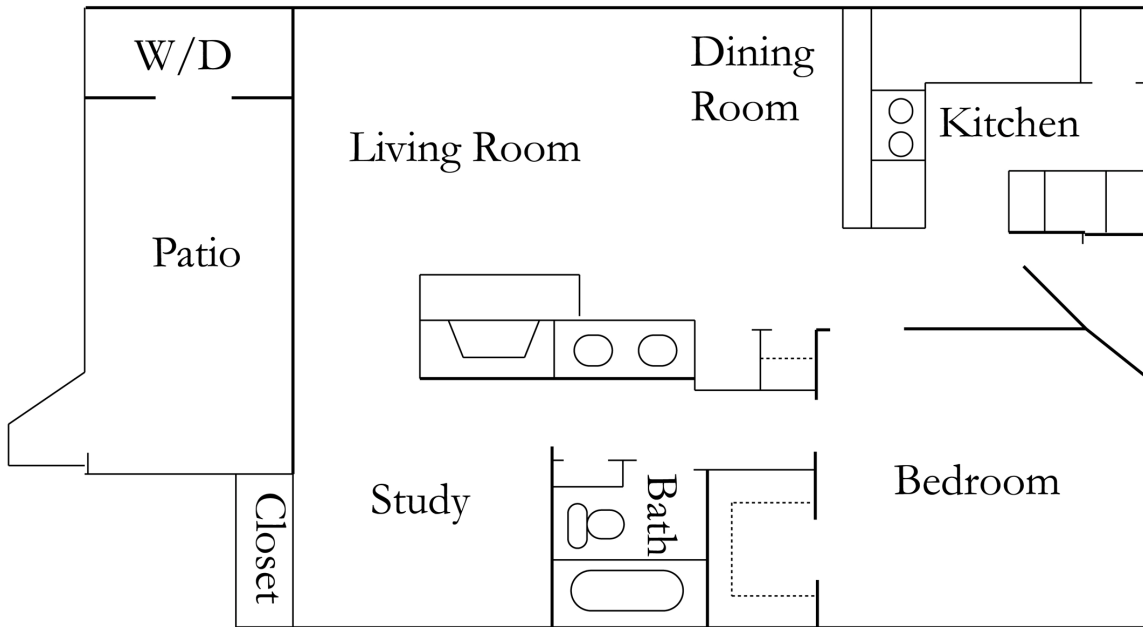

Arbors of Boerne Floor Plans

For more information visit: www.ArborsOfBoerne.com

1 Bedroom / 1 Bath - 716 Sq. Ft.

1 Bedroom / 1 Bath - 786 Sq. Ft.

Arbors of Boerne Floor Plans

For more information visit: www.ArborsOfBoerne.com

1 Bedroom / 1 Bath / Study - 804 Sq. Ft.

1 Bedroom / 1 Bath / Study - 864 Sq. Ft.

Arbors of Boerne Floor Plans

For more information visit: www.ArborsOfBoerne.com

2 Bedroom / 2 Bath - 962 Sq. Ft.

2 Bedroom / 2 Bath - 1,020 Sq. Ft.

Arbors of Boerne Floor Plans

For more information visit: www.ArborsOfBoerne.com

2 Bedroom / 2 Bath with Loft - 1,033 Sq. Ft.

Arbors of Boerne

216 Ivy Lane
Boerne, TX 78130

830-249-8282

Contact us today to tour the property.