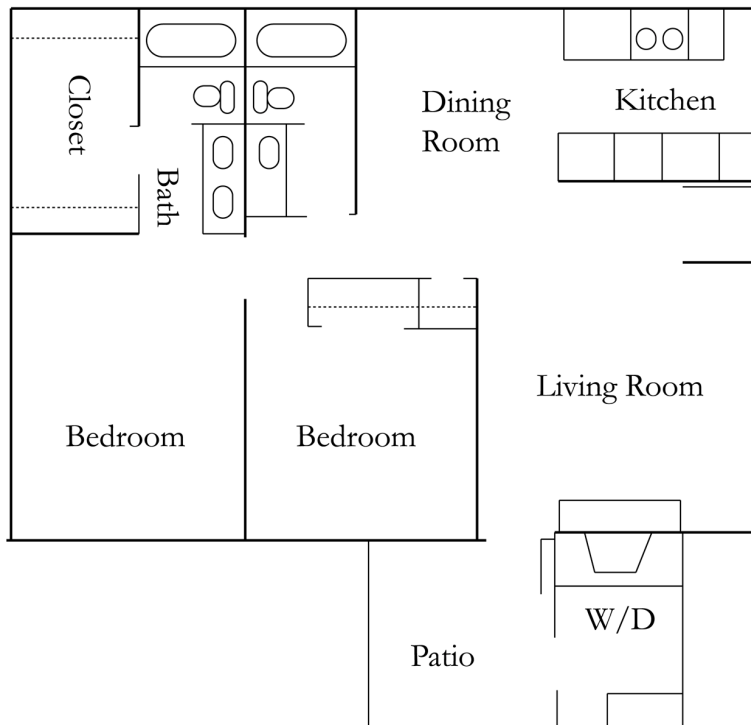

Arbors of Boerne Floor Plans

For more information visit: www.ArborsOfBoerne.com

1 Bedroom / 1 Bath - 716 Sq. Ft.

1 Bedroom / 1 Bath - 786 Sq. Ft.

Arbors of Boerne Floor Plans

For more information visit: www.ArborsOfBoerne.com

1 Bedroom / 1 Bath / Study - 804 Sq. Ft.

1 Bedroom / 1 Bath / Study - 864 Sq. Ft.

Arbors of Boerne Floor Plans

For more information visit: www.ArborsOfBoerne.com

2 Bedroom / 2 Bath - 962 Sq. Ft.

2 Bedroom / 2 Bath - 1,020 Sq. Ft.

Arbors of Boerne Floor Plans

For more information visit: www.ArborsOfBoerne.com

2 Bedroom / 2 Bath with Loft - 1,033 Sq. Ft.

Arbors of Boerne

216 Ivy Lane
Boerne, TX 78130

830-249-8282

Contact us today to tour the property.