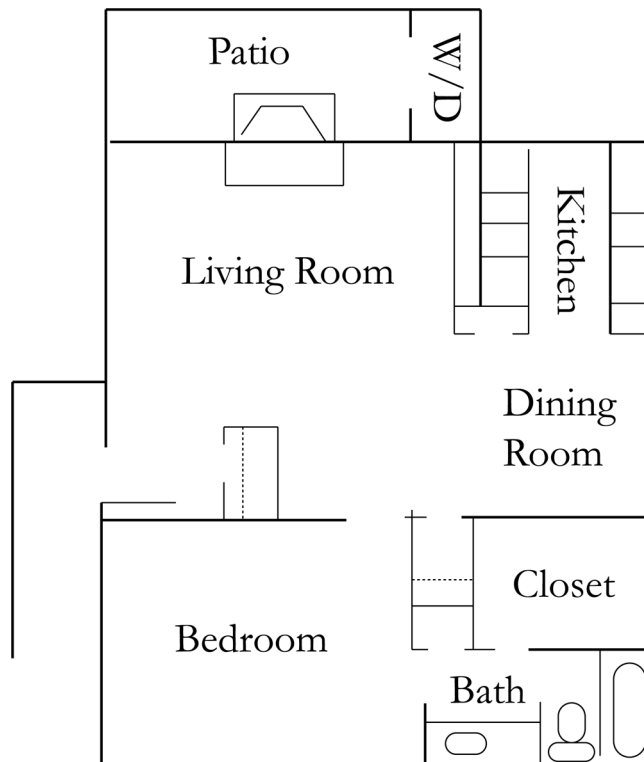

Arbors of Boerne Floor Plans

For more information visit: www.ArborsOfBoerne.com

1 Bedroom / 1 Bath - 716 Sq. Ft.

1 Bedroom / 1 Bath - 786 Sq. Ft.

Arbors of Boerne Floor Plans

For more information visit: www.ArborsOfBoerne.com

1 Bedroom / 1 Bath / Study - 804 Sq. Ft.

1 Bedroom / 1 Bath / Study - 864 Sq. Ft.

Arbors of Boerne Floor Plans

For more information visit: www.ArborsOfBoerne.com

2 Bedroom / 2 Bath - 962 Sq. Ft.

2 Bedroom / 2 Bath - 1,020 Sq. Ft.

Arbors of Boerne Floor Plans

For more information visit: www.ArborsOfBoerne.com

2 Bedroom / 2 Bath with Loft - 1,033 Sq. Ft.

Arbors of Boerne

216 Ivy Lane
Boerne, TX 78130

830-249-8282

Contact us today to tour the property.