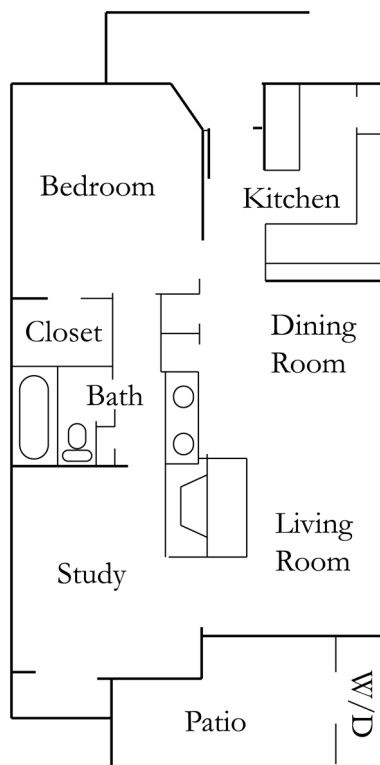

Arbors of Boerne Floor Plans

For more information visit: www.ArborsOfBoerne.com

1 Bedroom / 1 Bath - 716 Sq. Ft.

1 Bedroom / 1 Bath - 786 Sq. Ft.

Arbors of Boerne Floor Plans

For more information visit: www.ArborsOfBoerne.com

1 Bedroom / 1 Bath / Study - 804 Sq. Ft.

1 Bedroom / 1 Bath / Study - 864 Sq. Ft.

Arbors of Boerne Floor Plans

For more information visit: www.ArborsOfBoerne.com

2 Bedroom / 2 Bath - 962 Sq. Ft.

2 Bedroom / 2 Bath - 1,020 Sq. Ft.

Arbors of Boerne Floor Plans

For more information visit: www.ArborsOfBoerne.com

2 Bedroom / 2 Bath with Loft - 1,033 Sq. Ft.

Arbors of Boerne

216 Ivy Lane
Boerne, TX 78130

830-249-8282

Contact us today to tour the property.