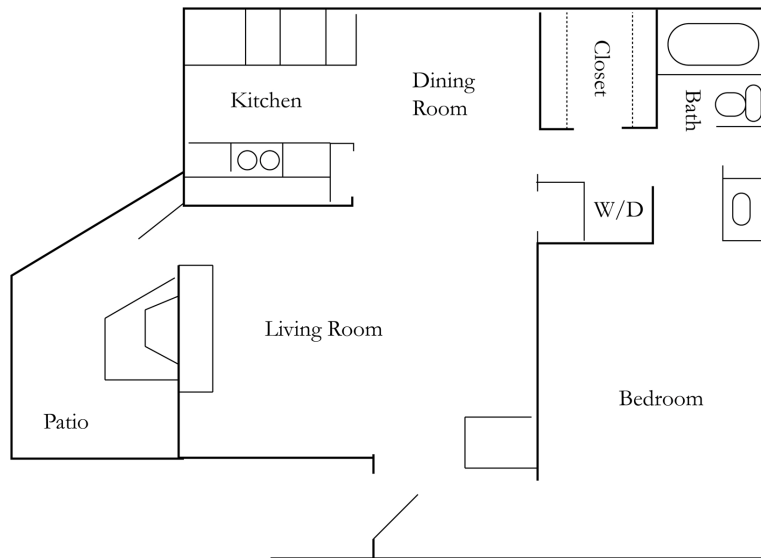

Arbors of Boerne Floor Plans

For more information visit: www.ArborsOfBoerne.com

1 Bedroom / 1 Bath - 716 Sq. Ft.

1 Bedroom / 1 Bath - 786 Sq. Ft.

Arbors of Boerne Floor Plans

For more information visit: www.ArborsOfBoerne.com

1 Bedroom / 1 Bath / Study - 804 Sq. Ft.

1 Bedroom / 1 Bath / Study - 864 Sq. Ft.

Arbors of Boerne Floor Plans

For more information visit: www.ArborsOfBoerne.com

2 Bedroom / 2 Bath - 962 Sq. Ft.

2 Bedroom / 2 Bath - 1,020 Sq. Ft.

Arbors of Boerne Floor Plans

For more information visit: www.ArborsOfBoerne.com

2 Bedroom / 2 Bath with Loft - 1,033 Sq. Ft.

Arbors of Boerne

216 Ivy Lane
Boerne, TX 78130

830-249-8282

Contact us today to tour the property.