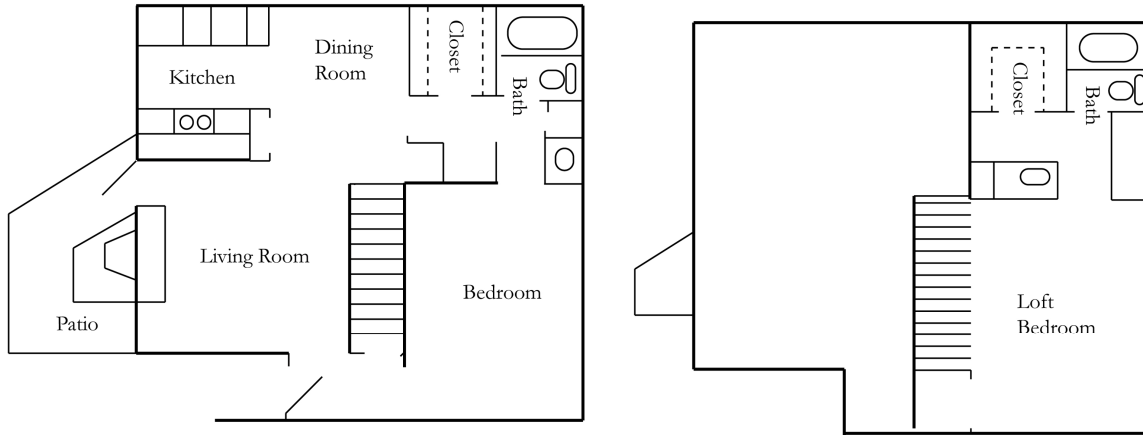

Arbors of Boerne Floor Plans

For more information visit: www.ArborsOfBoerne.com

1 Bedroom / 1 Bath - 716 Sq. Ft.

1 Bedroom / 1 Bath - 786 Sq. Ft.

Arbors of Boerne Floor Plans

For more information visit: www.ArborsOfBoerne.com

1 Bedroom / 1 Bath / Study - 804 Sq. Ft.

1 Bedroom / 1 Bath / Study - 864 Sq. Ft.

Arbors of Boerne Floor Plans

For more information visit: www.ArborsOfBoerne.com

2 Bedroom / 2 Bath - 962 Sq. Ft.

2 Bedroom / 2 Bath - 1,020 Sq. Ft.

Arbors of Boerne Floor Plans

For more information visit: www.ArborsOfBoerne.com

2 Bedroom / 2 Bath with Loft - 1,033 Sq. Ft.

Arbors of Boerne

216 Ivy Lane
Boerne, TX 78130

830-249-8282

Contact us today to tour the property.